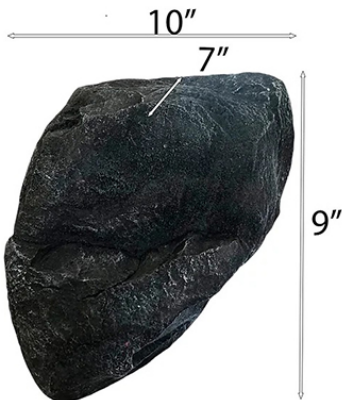

Ledge Rock 3

Pre painted and ready to hang with level rite hangers installed

Variant	Price
Ledge Rock 3	\$74.95

Ledge Rock 4

Pre painted and ready to hang with level rite hangers installed

Variant	Price
Ledge Rock 4	\$19.95