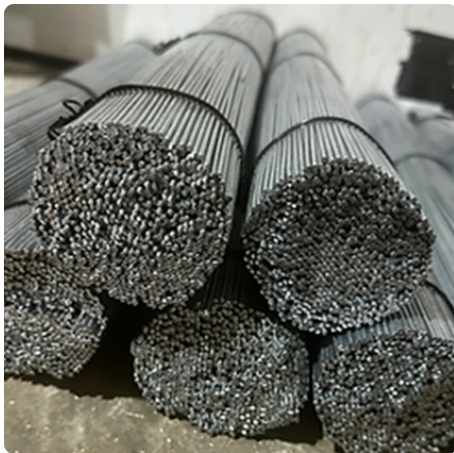

Galvanized wire

Galvanized wire is a stiffer wire used for flying necks and standing birds.

Variant	Price
Galvanized wire - 8ga	$6.95
Galvanized wire - 10ga	$6.95
Galvanized wire - 12ga	$6.95
Galvanized wire - 14ga	$6.95
Galvanized wire - 16ga	$6.95