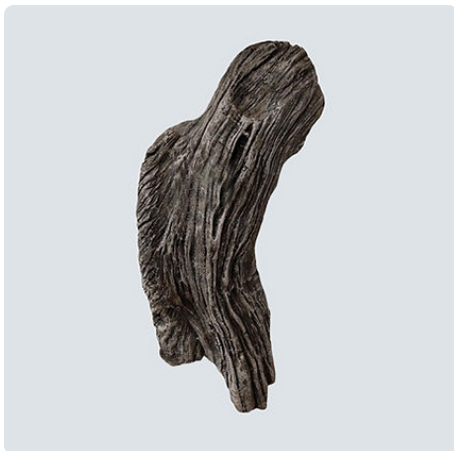

Driftwood Wall

Single bird wall mount. Comes with level-rite hanger.

Variant	Price
Driftwood Wall - Brown	$14.95
Driftwood Wall - Grey	$14.95