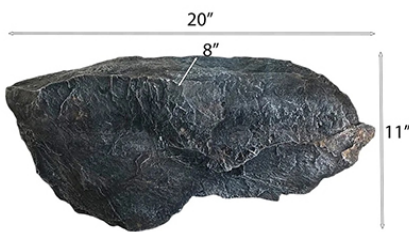

Ledge Rock 2

Pre painted and ready to hang with level rite hangers installed

Variant	Price
Ledge Rock 2	$64.95