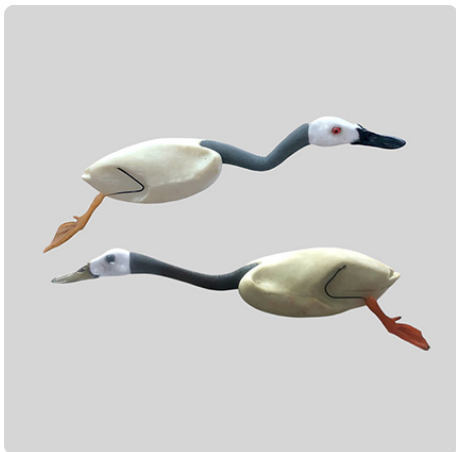

Necks

Flexible foam necks that come in both standing and flying options.

Variant	Price
Necks - Mallard flying	$12.95
Necks - Mallard standing	$12.95
Necks - Pintail flying	$12.95
Necks - Pintail standing	$12.95
Necks - Wood Duck flying	$12.95
Necks - Wood Duck standing	$12.95
Necks - Canvasback flying	$12.95
Necks - Canvasback standing	$12.95
Necks - Cinnamon Teal flying	$12.95
Necks - Cinnamon Teal standing	$12.95
Necks - Bluewing Teal flying	$12.95