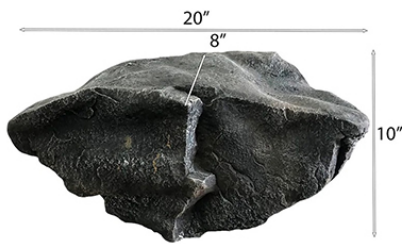

Annealed Wire

Annealed wire is a softer wire that works great for necks and wings. It has less "memory" than galvanized wire so it stays where its put with less spring back.

Variant	Price
Annealed Wire - 14ga	\$6.95
Annealed Wire - 16ga	\$6.95

Texas Hang Em's

Texas Hang Em's

Eliminate the use of unwanted driftwood to attach and hang flying bird mounts. Fits all waterfowl up to Snow Geese, Specklebelly, and Lessor Canada.

Variant	Price
Texas Hang Em's	\$6.95