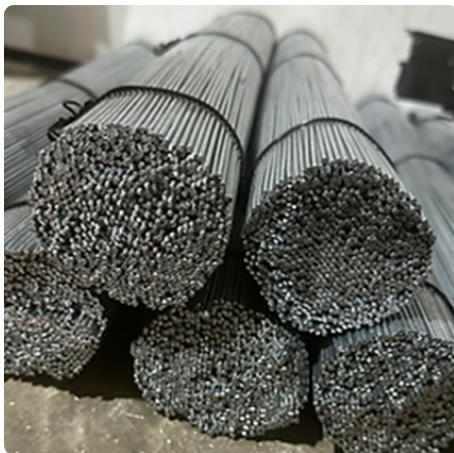

Annealed Wire

Annealed wire is a softer wire that works great for necks and wings. It has less "memory" than galvanized wire so it stays where its put with less spring back.

Variant	Price
Annealed Wire - 14ga	$6.95
Annealed Wire - 16ga	$6.95