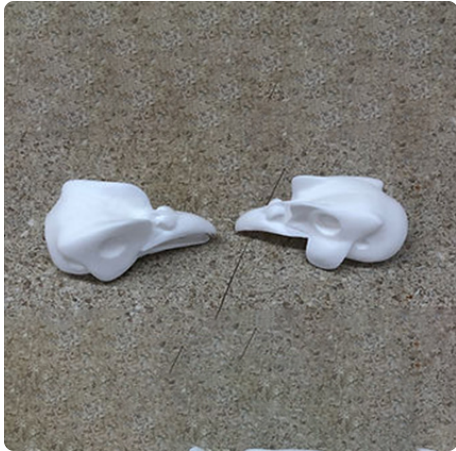

Sea Ducks - Scoter white wing	$8.95
Sea Ducks - Goldeneye Barrows	$8.95
Sea Ducks - Oldsquaw	$8.95
Sea Ducks - Goldeneye Barrows open	$8.95

Pheasant

Well-shaped pheasant heads for taxidermy. Designed for a clean and natural finish.

Variant	Price
Pheasant - Closed	$8.95
Pheasant - Open	$8.95